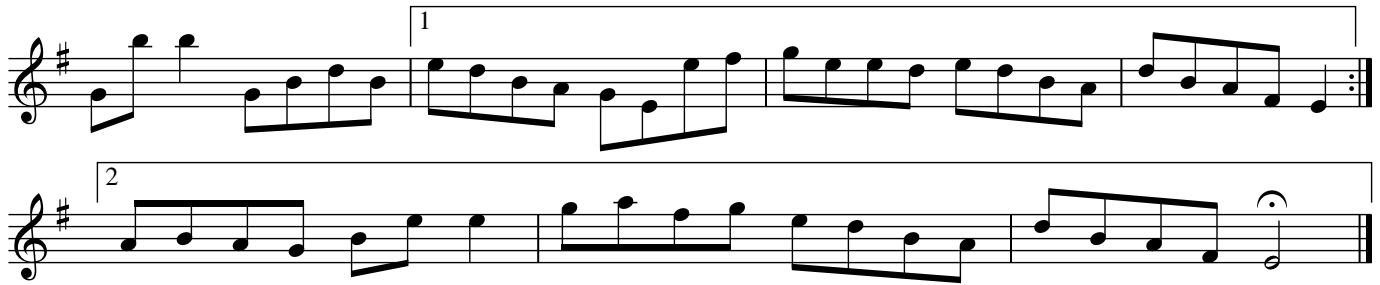

***Tunes from "The Leitrim Fiddler" Volume 2
(Joe Liddy)***

NOTE:

(Online) Links below can be click-opened once page is downloaded.

(Offline) Copy and paste link into browser address box.

SOUND FILE: www.capeirish.com/ittl/tunefolders/34/342/342-mp3/342036.mp3

ABC FILE: www.capeirish.com/ittl/tunefolders/34/342/342-ABC.rtf

TUNEFOLDER 342 Index: www.capeirish.com/ittl/tunefolders/34/342/342-table.html