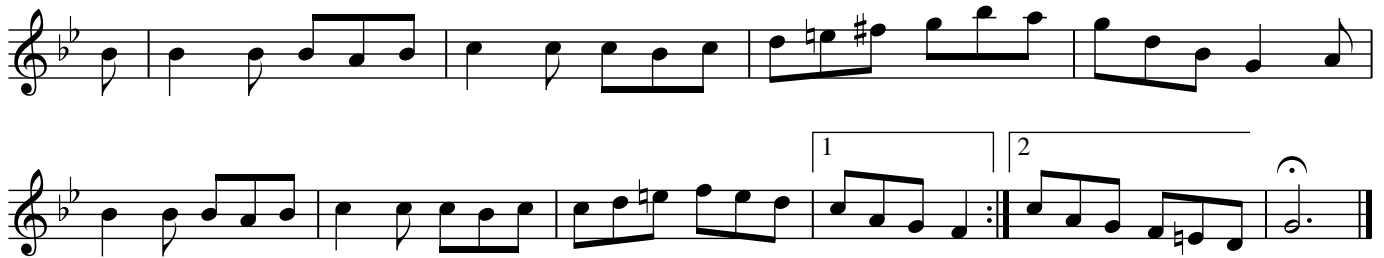

**Tunes from "The New Collection of Irish Tunes"
(Fitzmaurice 1805-1809)**

MRS. GARDEN CAMPBELL'S

ABC/arr. BB

The musical score for "Mrs. Garden Campbell's" consists of ten staves of music. The first staff is in treble clef, 6/8 time, with a key signature of one sharp (F#). The second and third staves are in treble clef, 2/4 time, with a key signature of one sharp (F#). The fourth staff is in treble clef, 2/4 time, with a key signature of one sharp (F#). The fifth and sixth staves are in treble clef, 2/4 time, with a key signature of two flats (Bb, Eb). The seventh and eighth staves are in treble clef, 2/4 time, with a key signature of two flats (Bb, Eb). The ninth and tenth staves are in treble clef, 2/4 time, with a key signature of two flats (Bb, Eb). Each staff ends with a double bar line and repeat dots.

***Tunes from "The New Collection of Irish Tunes"
(Fitzmaurice 1805-1809)***

NOTE:

(Online) Links below can be click-opened once page is downloaded.

(Offline) Copy and paste link into browser address box.