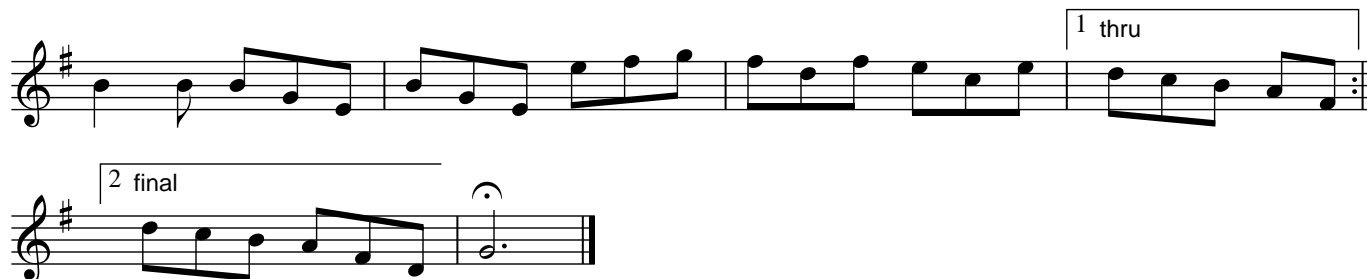

**Tunes from "POCKET COMPANION FOR THE IRISH OR UNION PIPES" volume 4
O'Farrell (1805-1810)**

I'LL HAVE ANOTHER WIFE!

"Beg Van Ella Gum"

ABC/arr. BB

The musical score is written in G major (one sharp) and 6/8 time. It consists of ten staves of music. The first staff begins with a treble clef, a key signature of one sharp (F#), and a 6/8 time signature. The melody is composed of eighth and sixteenth notes, with some rests. The second staff ends with a double bar line and repeat dots. The third staff continues the melody with a dotted quarter note. The fourth staff ends with a double bar line and repeat dots. The fifth staff continues the melody. The sixth staff ends with a double bar line and repeat dots. The seventh staff continues the melody. The eighth staff ends with a double bar line and repeat dots. The ninth staff continues the melody. The tenth staff ends with a double bar line and repeat dots.

***Tunes from "POCKET COMPANION FOR THE IRISH OR UNION PIPES" volume 4
O'Farrell (1805-1810)***

NOTE:

(Online) Links below can be click-opened once page is downloaded.

(Offline) Copy and paste link into browser address box.