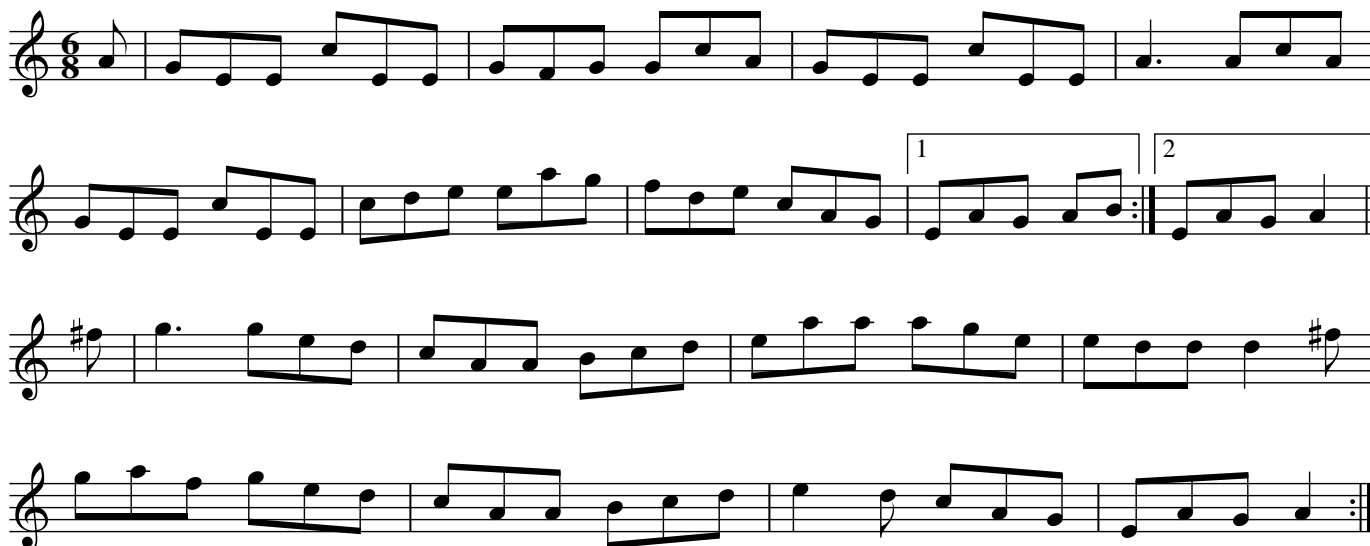

**Tunes from O'Neill's "Music of Ireland" ("the 1850")  
Jigs #701-1115**

**PETTICOAT LOOSE**

**NOTE:**

**(Online) Links below can be click-opened once page is downloaded.**

**(Offline) Copy and paste link into browser address box.**