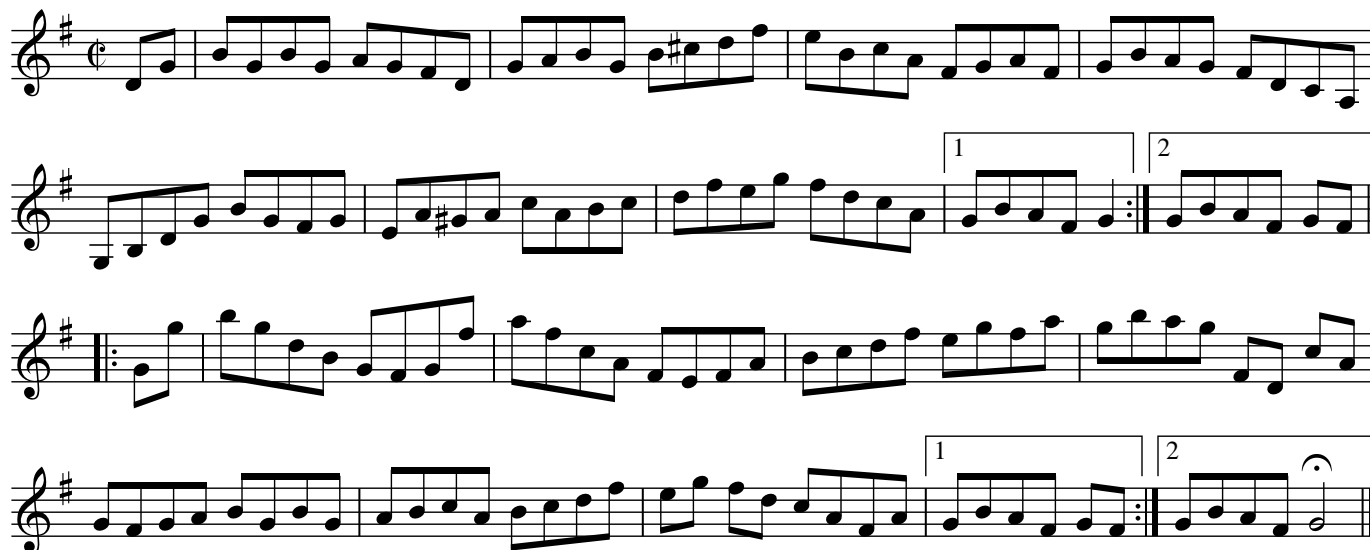

# ***Tunes from "The COLLECTED COMPOSITIONS OF ED REAVY"***

## ***KILLALA BAY (hornpipe)***

© E.Reavy

**NOTE:**

***(Online) Links below can be click-opened once page is downloaded.***

***(Offline) Copy and paste link into browser address box.***

**SOUND FILE:** [www.capeirish.com/ittl/tunefolders/52/52-mp3/52061.mp3](http://www.capeirish.com/ittl/tunefolders/52/52-mp3/52061.mp3)