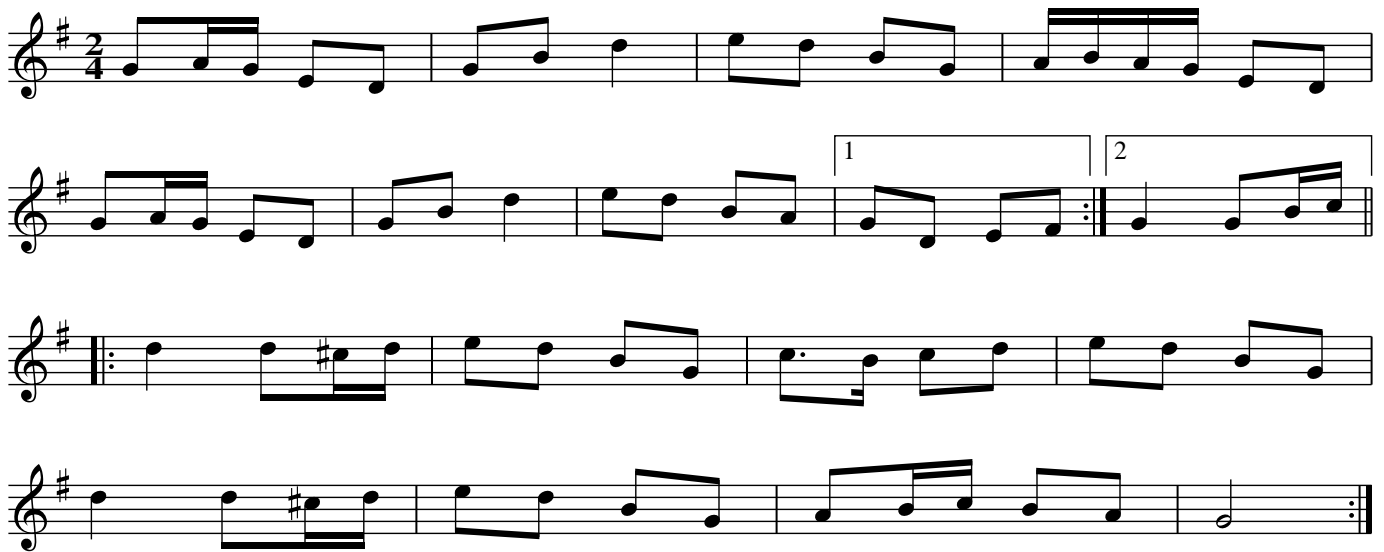

**Tunes Submitted / Transcribed
ITTL Tunefolder 66**

POLKA NIALL

ABC/arr.BB

SOUND FILE

www.capeirish.com/tunefolders/66/66-mp3/66087.mp3

ABC FILE

www.capeirish.com/tunefolders/66/66-ABC.rtf

TUNEFOLDER 66 Index